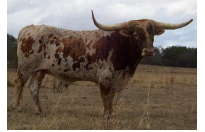

Courtesy of Double S Ranch

Double S Charlie's Angel

Date of Birth: 04/20/2023
Registration 1: CI343242
Breeder: Ben and Niki Stone
Owner: Ben and Niki Stone

This little heifer is the first ever combination of Hubbell's Jeremiah 29:11 and 20-Gauge and WOW is she ever a knockout! We can't wait to see how her color changes as she ages!

TTT: 50.5625 on 10/05/2024

Double S Charlie's Angel

Hubbells 20 Gauge

FHR Jeremiah's Sen

Concealed Weapon

HUBBELLS RIO GLORY

Hubbells Jeremiah 29:11

Sen Sen C P

Sharp Shooter 542

HORSESHOE J EXAMPLE

JP RIO GRANDE

HUBBELLS MORNING GLORY

Cowboy Catchit Chex

HUBBELLS CW BEAUTY

PREACHER

TEMPTER'S SENATEU