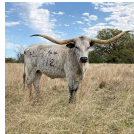

DOUBLE S RANCH

Double S Pearl Princess

Date of Birth: 05/08/2021
Registration 1: CI334057
Sale Price: \$5,000.00
Breeder: Double S Ranch
Owner: Ben and Niki Stone

Courtesy of Samantha Coots

Absolutely gorgeous heifer calf from 89" nearly 2000lb Line Up. Her emerging color pattern mirrors her mother's and seems to be changing by the day. Her Dam HL Possum Princess measured 85" December of '23 of the most beautiful symmetrical twist we've ever seen. Pearl is a half brother to Double S Tiger King, who won bronze at Millennium Futurity this year and placed 7th (out of 265) bulls in the NFLR. She will be bred to Bodacious 244 for a

TTT: 66.0000 on 04/29/2024

Double S Pearl Princess

LINE UP

HL Possum Princess

Time Line

Precious Plum

KC JUST RESPECT

Sunhaven Possum Gal