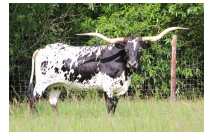

K.C. JAZZMIN