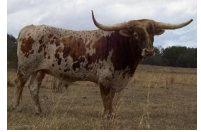

Courtesy of Samantha Coots

**Double S Bella Czech**

**Date of Birth:** 03/19/2021  
**Registration 1:** Pending  
**Breeder:** FHR Longhorns  
**Owner:** Ben and Niki Stone

Bella is developing into an absolutely STUNNING heifer out of 88" 20-Gauge. Not only is she developing black twisty horn, but she's probably the easiest cow out of our whole herd to work. She's got quite the personality! Her quiet demeanor and personality are such a joy to have at our ranch. We look forward to following her as she ages! She will be bred back to Double S Tiger King, Jeremiah 29:11 son and future herd sire owned in partnership with

**TTT:** 75.0000 on 12/28/2024

Double S Bella Czech

Hubbells 20 Gauge

LVR Rio Czech Beauty

Concealed Weapon

HUBBELLS RIO GLORY

RIO DIEGO

Sittin Time

Sharp Shooter 542

HORSESHOE J EXAMPLE

JP RIO GRANDE

HUBBELLS MORNING GLORY

JP RIO GRANDE

BARSUBAS BLACK VELVET

SITTIN BULL

HL Sue's Showtime